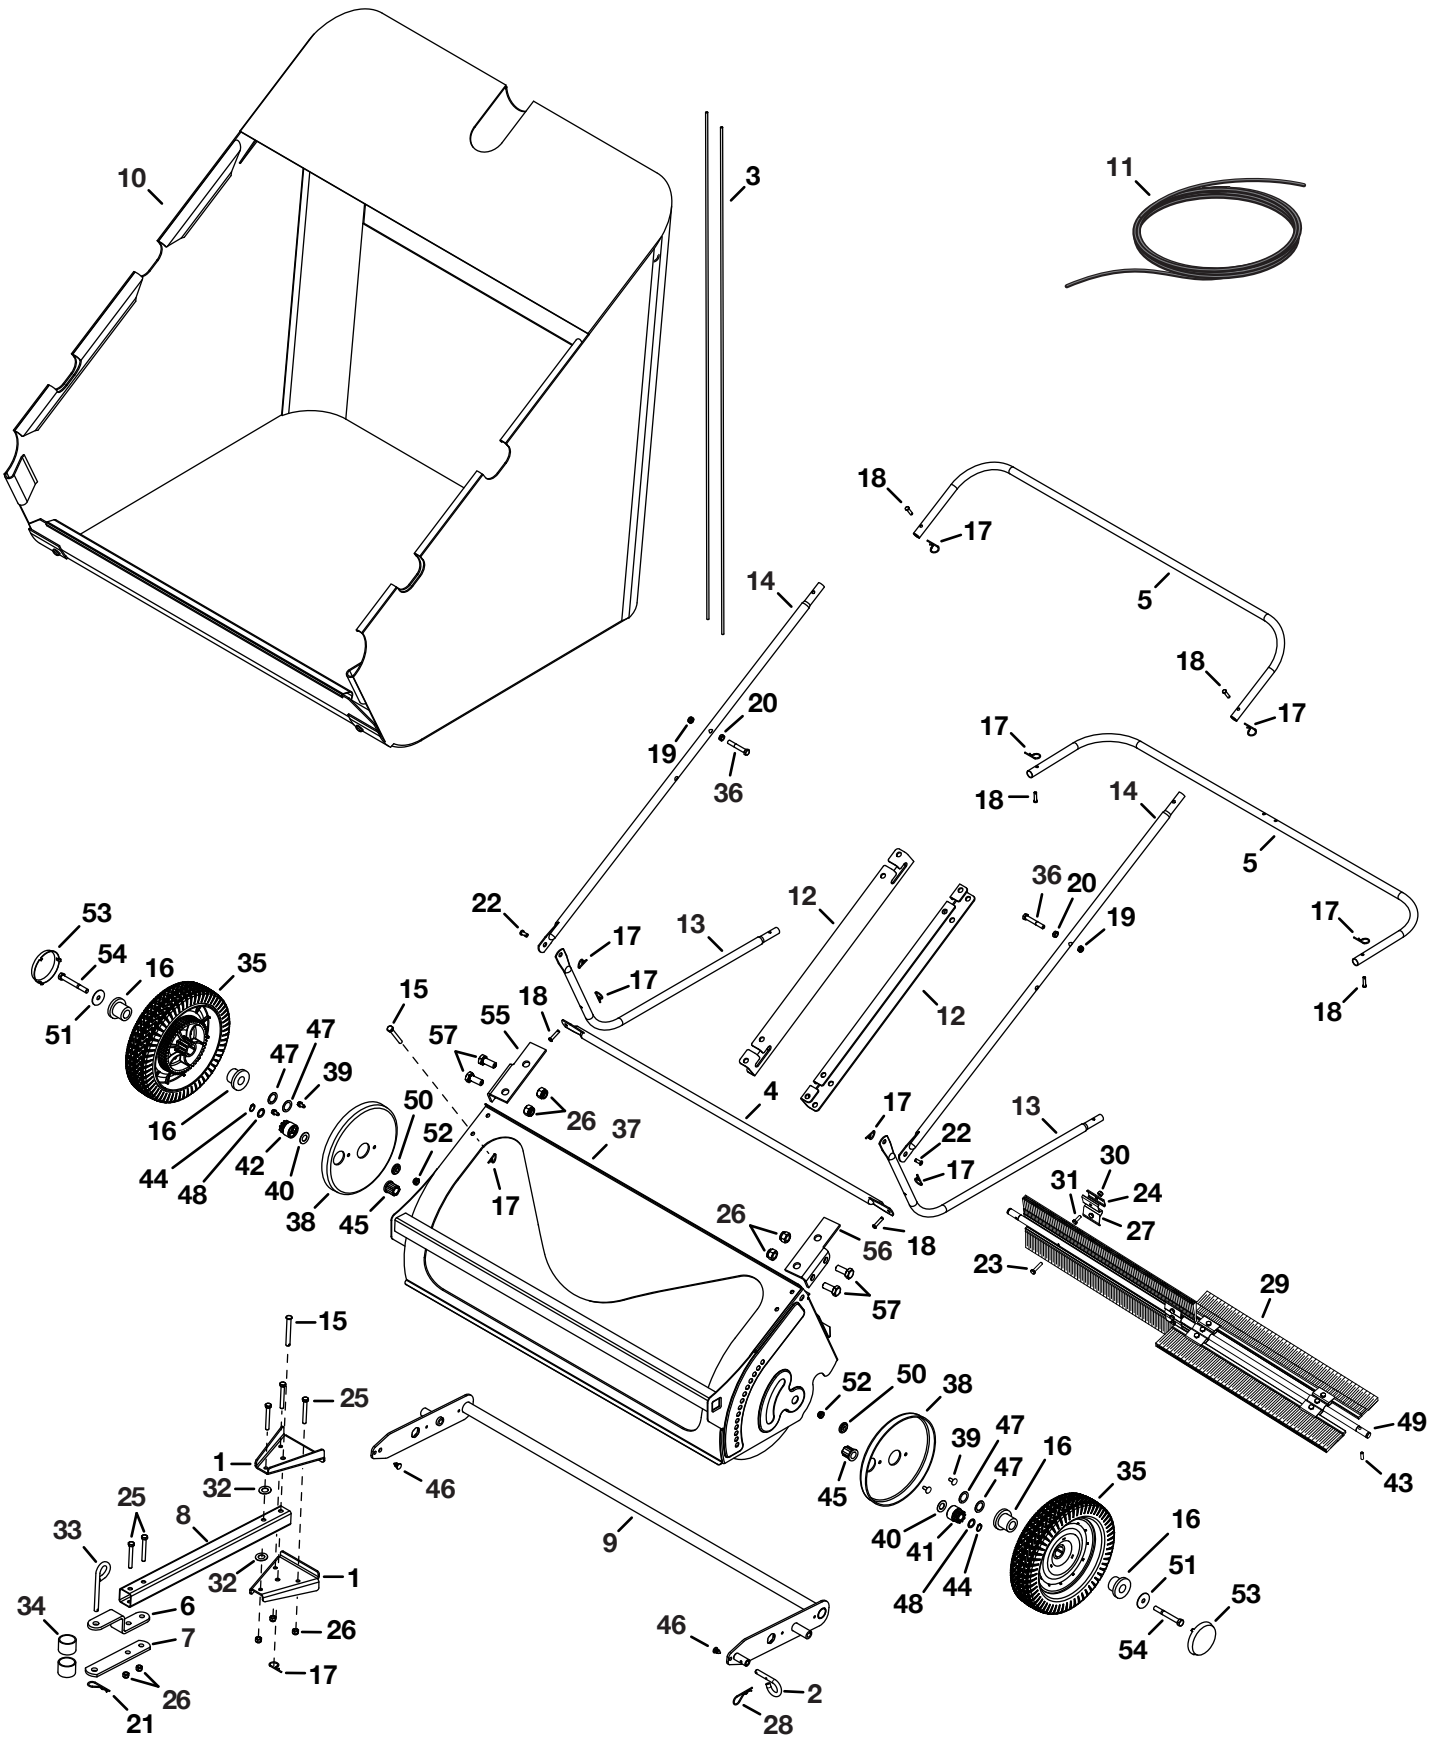

45-05212 REPAIR PARTS

45-05212 REPAIR PARTS LIST

REF	QTY	PART NO	DESCRIPTION	REF	QTY	PART NO	DESCRIPTION
1	2	27425BL3	Drawbar Bracket	30	12	47189	Nylock Nut, 1/4"
2	1	43038	Pivot Lock Pin 3/8"	31	8	43012	Hex Bolt, 1/4-20 x 3/4"
3	2	42646	Hopper Support Rod	32	2	47605	Washer, .411" x 1" x .03"
4	1	45323	Bag Frame Tube	33	1	23353	Hitch Pin
5	2	45324	Rear Hopper Tube	34	2	48130	Spacer
6	1	23014BL1	Hitch Bracket	35	2	44985	Wheel
7	1	24192BL1	Hitch Bracket (Straight)	36	2	43432	Hex Bolt, 3/8-16 x 2-1/2"
8	1	28617BL3	Drawbar	37	1	68855OR1	Sweeper Housing
9	1	68868BL3	Height Adjustment Tube	38	2	28366BL3	Dust Cover
10	1	45325	Hopper Bag	39	4	HA24433	Pop Rivet
11	1	43737	Hopper Rope	40	2	40001	Shim Washer
12	2	2-119BL1	Bag Arm	41	1	48651	Pinion Gear (LH)
13	2	40897	Lower Hopper Tube	42	1	48652	Pinion Gear (RH)
14	2	42539	Upper Hopper Tube	43	2	47046	Dowel Pin, 1/4 x 3/4"
15	5	HA23636	Clevis Pin, 3/8 x 2-1/4"	44	2	1650-21	Retaining Ring
16	4	45088	Wheel Bearing	45	2	67407	Bearing Assembly
17	14	43055	Hair Pin, 3/32 x 1.8"	46	2	46454	Plastic Plug
18	6	48365	Clevis Pin, 1/4 x 1.11"	47	4	1540-31	Washer, 1-1/4"
19	2	42210	Nylock Jam Nut, 3/8"	48	2	42093	Washer, .598"
20	2	712-3008	Jam Nut, 3/8"	49	1	2-203	Brush Shaft
21	1	43343	Hair Cotter Pin, 3/32 x 2-5/16"	50	2	26538	Step Spacer
22	2	48366	Clevis Pin, 3/8 x 1/2"	51	2	141	Washer, 1-1/4"
23	4	43661	Hex Bolt, 1/4-20 x 1"	52	2	1038	Nylock Jam Nut, 3/8"
24	8	23581	Brush Retainer (Single)	53	2	2674-32	Hub Cap
25	5	44292	Bolt, Hex 5/16-18 x 2-1/2"	54	2	710-1273	Hex Bolt, 3/8-24 x 2-3/4"
26	9	47810	Nut, Nylock 5/16-18	55	1	27418	Bracket, Angle RH Bag Arm MT
27	4	23580	Brush Retainer (Double)	56	1	27417	Bracket, Angle LH Bag Arm MT
28	1	48934	Hairpin Agitator	57	4	43182	Hex Bolt, 5/16-18 x 1"
29	4	46780	Brush		1	3-103	Owner's Manual